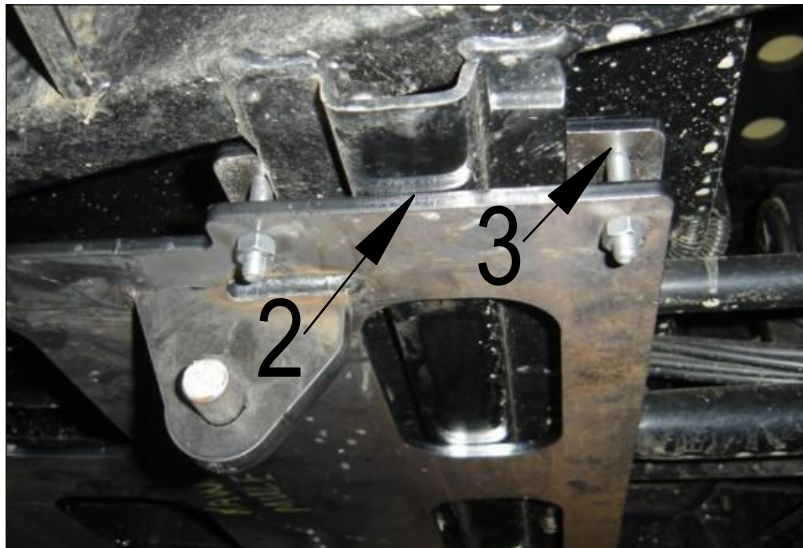

← Avant du véhicule

-Appuyer la plaque sur la section transversale de la structure (flèche 2).
-A l'aide des 04PL-171, fixer la plaque sur la section transversale de la structure (flèche 3).

Plow plate 00PG-009 installation

← Front of the vehicle

-Put the bend on the plate on the angled section of the frame and install the Ubolts (1 above)

← Front of the vehicle

-Put the plate against the cross member of the frame(2 above).